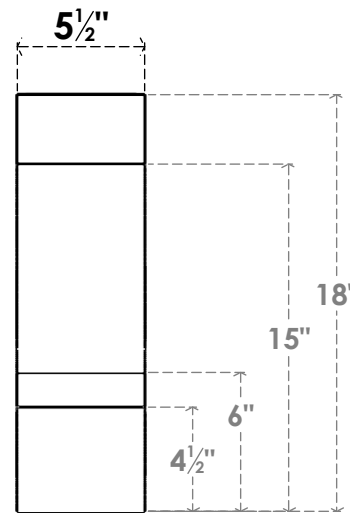

ITEM NUMBER: BRCPC055X18000X18000BOA

5 1/2"W X 18"D X 18"H BALBOA ARCHITECTURAL GRADE PVC CLOSED KNEE BRACE

SIDE PROFILE

FRONT PROFILE

ISOMETRIC

EKENA MILLWORK
2300 WEST MAIN ST.
CLARKSVILLE, TX 75426
TOLL FREE: 866-607-0453
WWW.EKENAMILLWORK.COM