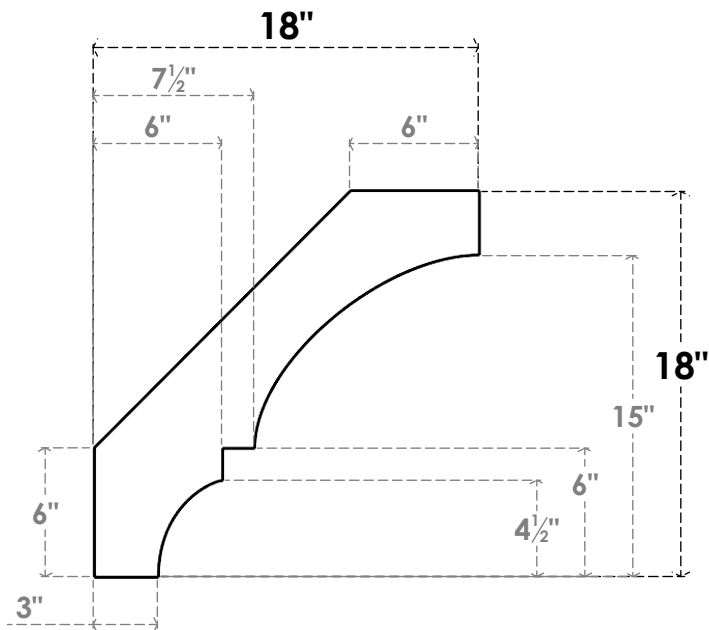

ITEM NUMBER: BRCPC055X18000X18000BOA

5 1/2"W X 18"D X 18"H BALBOA ARCHITECTURAL GRADE PVC CLOSED KNEE BRACE

SIDE PROFILE

FRONT PROFILE

ISOMETRIC

EKENA MILLWORK
2300 WEST MAIN ST.
CLARKSVILLE, TX 75426
TOLL FREE: 866-607-0453
WWW.EKENAMILLWORK.COM